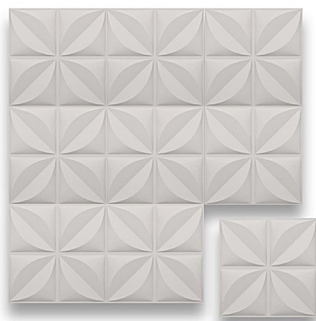

Azin Poosh Azar Company with the brand name of Haika Panel is a designer and manufacturer of 3D polymer wall coverings in Iran. These decorative products have various advantages according to its production material, which can guide you to choose a great wall covering. 3D panels and wall coverings are one of the fastest ways to make a beautiful change in decoration and are widely used in residential, office, commercial and other spaces.

## پنل های دکوراتیو سه بعدی هایکا پنل

مدل ستاره

مدل برگ

مدل پرتو

مدل کریستال

مدل الماس

مدل شطرنجی

مدل کمان